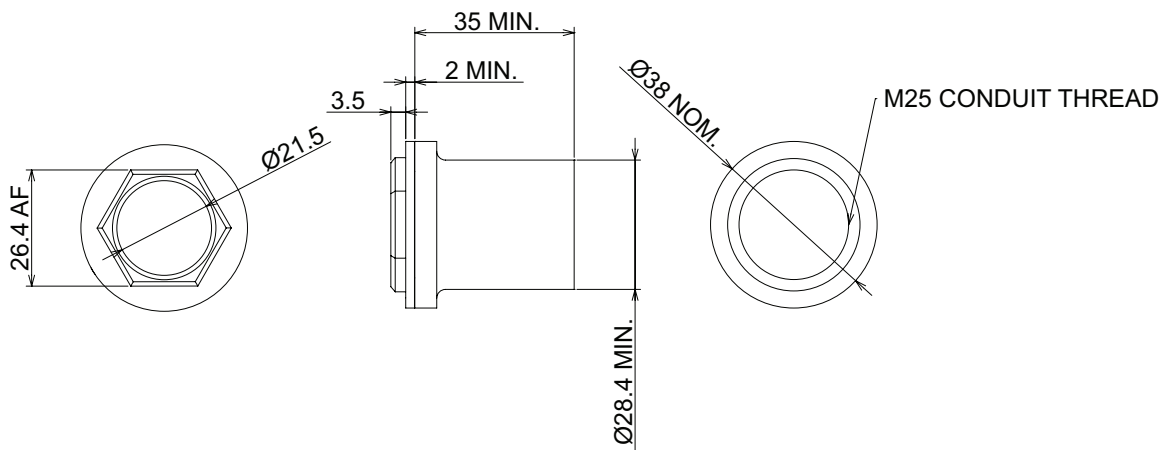

PRODUCT CODE: FCS2B
FLANGED COUPLER

DESCRIPTION

25mm Flanged Coupler

FINISH

Black Enamel

MATERIAL

Body: Steel / Lead Washer / Brass Bush

PACKAGING

Packed in qty 25

ADDITIONAL NOTES

Conforms to BS EN61386-1
Compliant to LU Standard 1-085 (for use on surface & sub-surface locations)
Comprises; flange body, lead washer and male brass bush

 Values are nominal and with a general tolerance $\pm 5\%$ unless otherwise specified